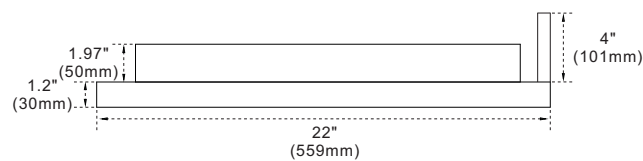

Side view

NOTE: SINK STYLE, SHAPE, FAUCET HOLES, CUTOUT ON TOP, VANITY MAY VARY FROM THE PICTURE ABOVE. INSTRUCTIONAL PURPOSE ONLY.

Professional installation is recommended.
www.bellaterra-home.com

Bellaterra Home LLC, All Rights Reserved 2017