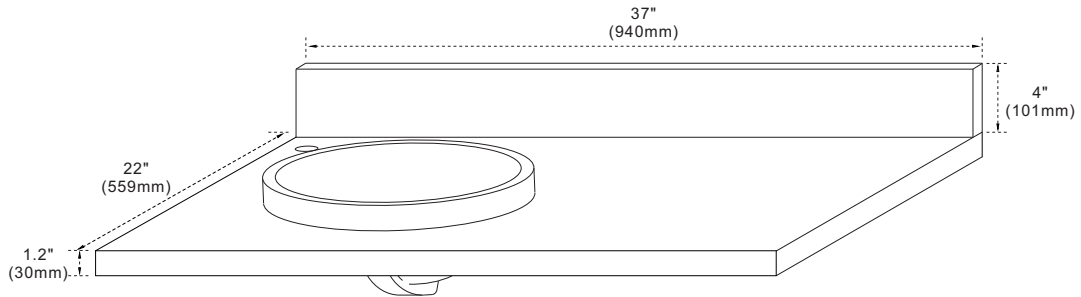

BELLATERRA HOME

Model: 430003-37-L Countertop

Features

1. Single 18" round topmount sink cutout;
2. Single faucet hole;
3. 4" height backsplash included;
4. Thickness laminated to 1.2";
5. Ceramic sink on left side of countertop;