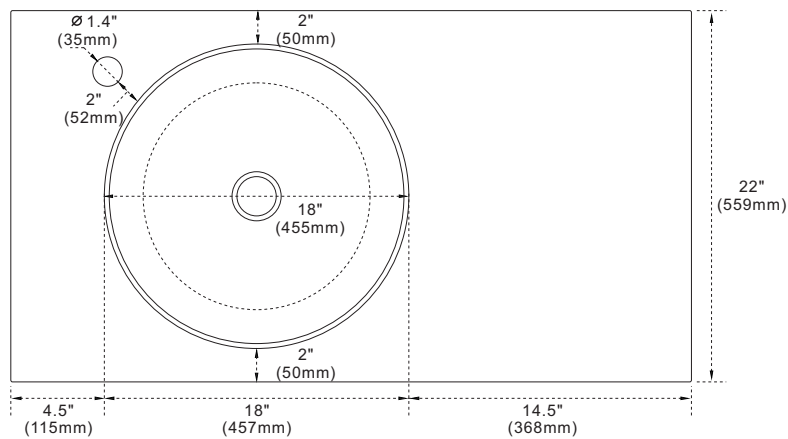

BELLATERRA HOME

Model: 430003-37-L Countertop

Features

1. Single 18" round topmount sink cutout;
2. Single faucet hole;
3. 4" height backsplash included;
4. Thickness laminated to 1.2";
5. Ceramic sink on left side of countertop;

Colors / Finishes

- WM - Natural White Carrara marble;
- BG - Natural Black Galaxy Granite;
- GY - Natural Grey Granite;
- WE - White Engineer Stone;

Top view

Side view

NOTE: SINK STYLE, SHAPE, FAUCET HOLES, CUTOUT ON TOP, VANITY MAY VARY FROM THE PICTURE ABOVE. INSTRUCTIONAL PURPOSE ONLY.

Professional installation is recommended.
www.bellaterra-home.com

Bellaterra Home LLC, All Rights Reserved 2017